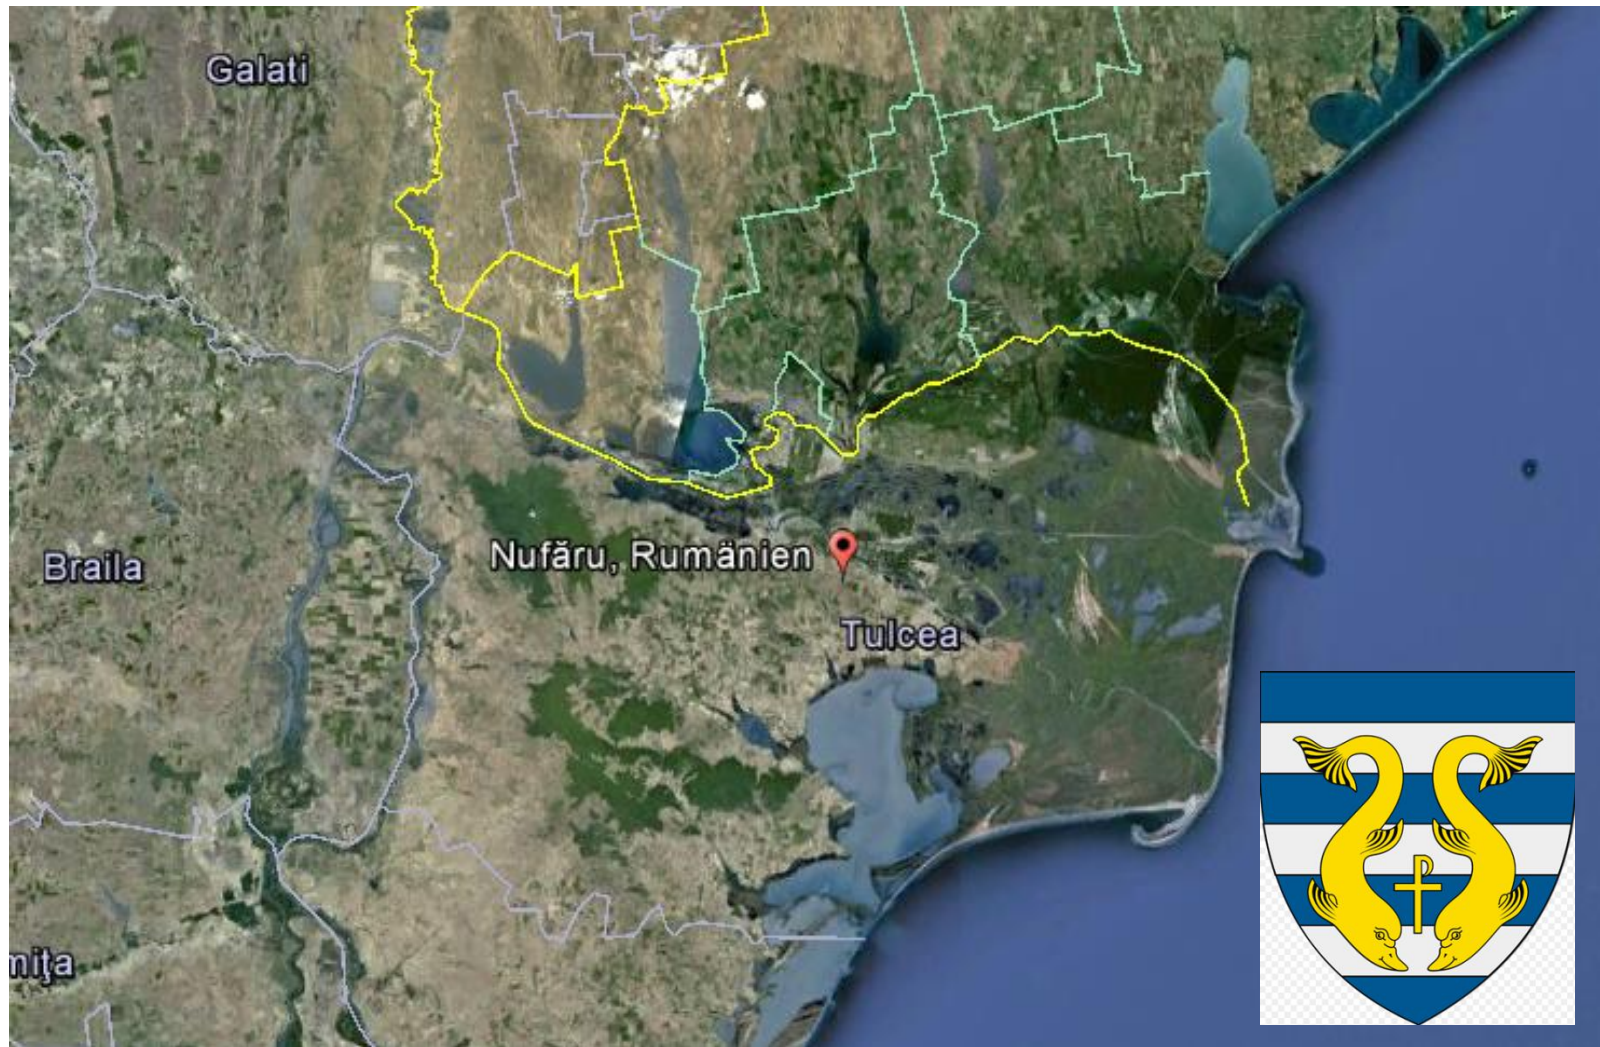

# Nufaru in the Romanian Danube Delta

# Nufaru Municipality in Danube Delta

# Nufaru Village

# Nufaru is situated in Tulcea District