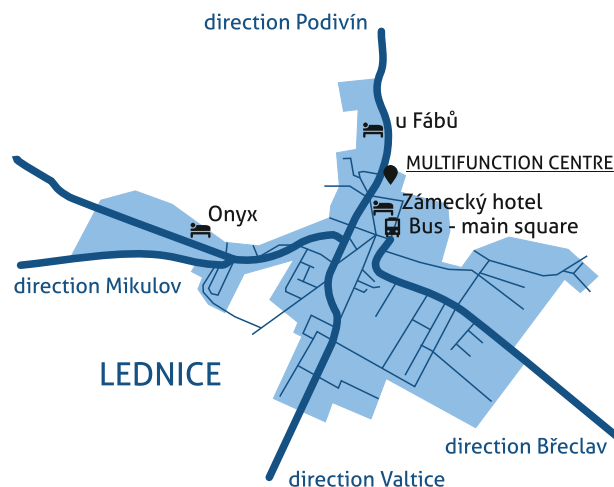

## Friday 16th May

9:00 — 12:00 **Excursion Lednicko – Valtický areál**

13:00 — 15:00 **ELSA members meeting**

The aim of SONDAR project is to build a structural network, leading to growing responsibility for our soil. Connections in the network should be between science and experience, administration and using of soil, education and art. In traditional co-operation with European Soil & Land Alliance ELSA we offer results and experience of the SONDAR CZ-AT project in the fields of soil awareness and soil protection, with special focus on soil erosion.

## Location

**Multifunction centre Lednice Château**  
Zámecké náměstí 67  
Lednice

[www.mczl.cz](http://www.mczl.cz)